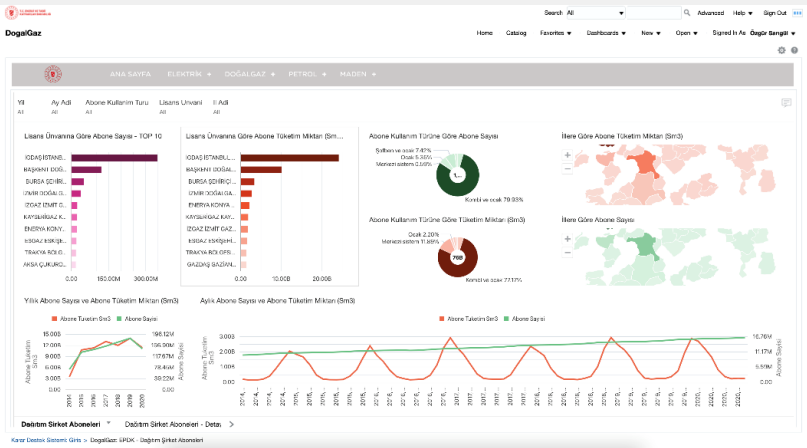

Reports & Dashboards