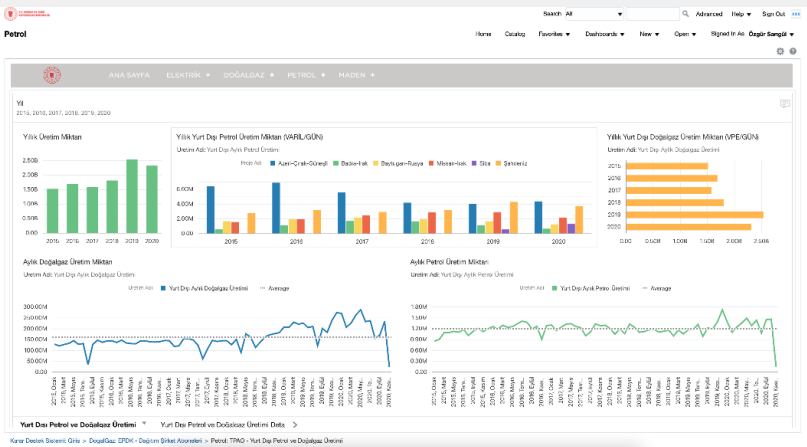

Reports & Dashboards