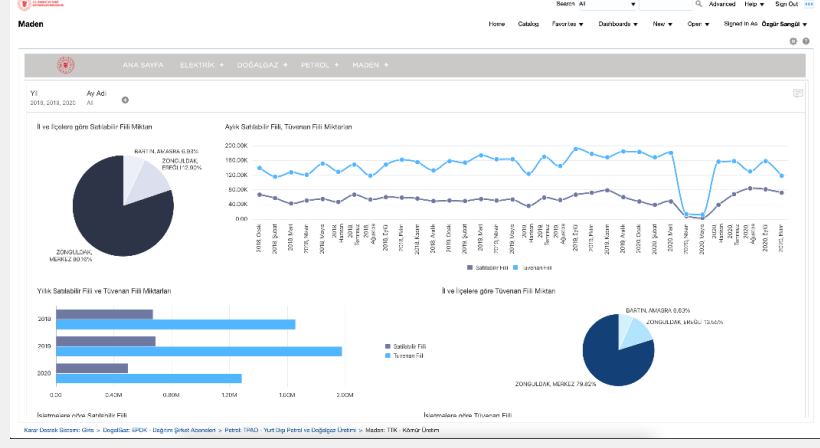

Reports & Dashboards